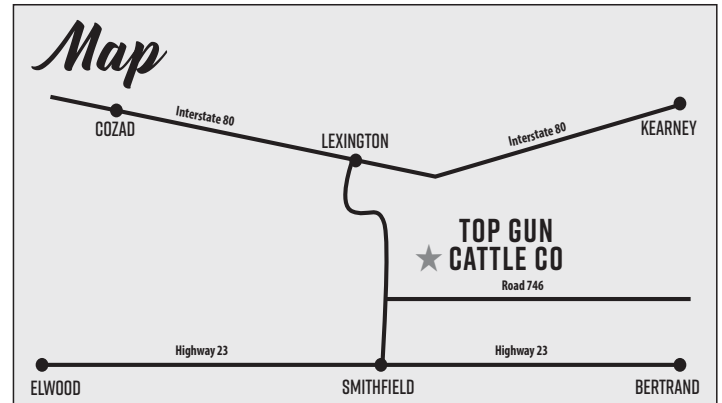

God Bless,

*Todd and Tricia Grabenstein & family*

**43307 Road 746 | Smithfield, NE 68976**

**From Lexington:** Head south to Road 433 approximately 8 miles to Road 746. Then, turn east and we are on the north side of the road.

**From Smithfield:** We are located approximately 4½ miles straight North taking Road 433. Turn east at Road 746 and we are on the north side of the road.